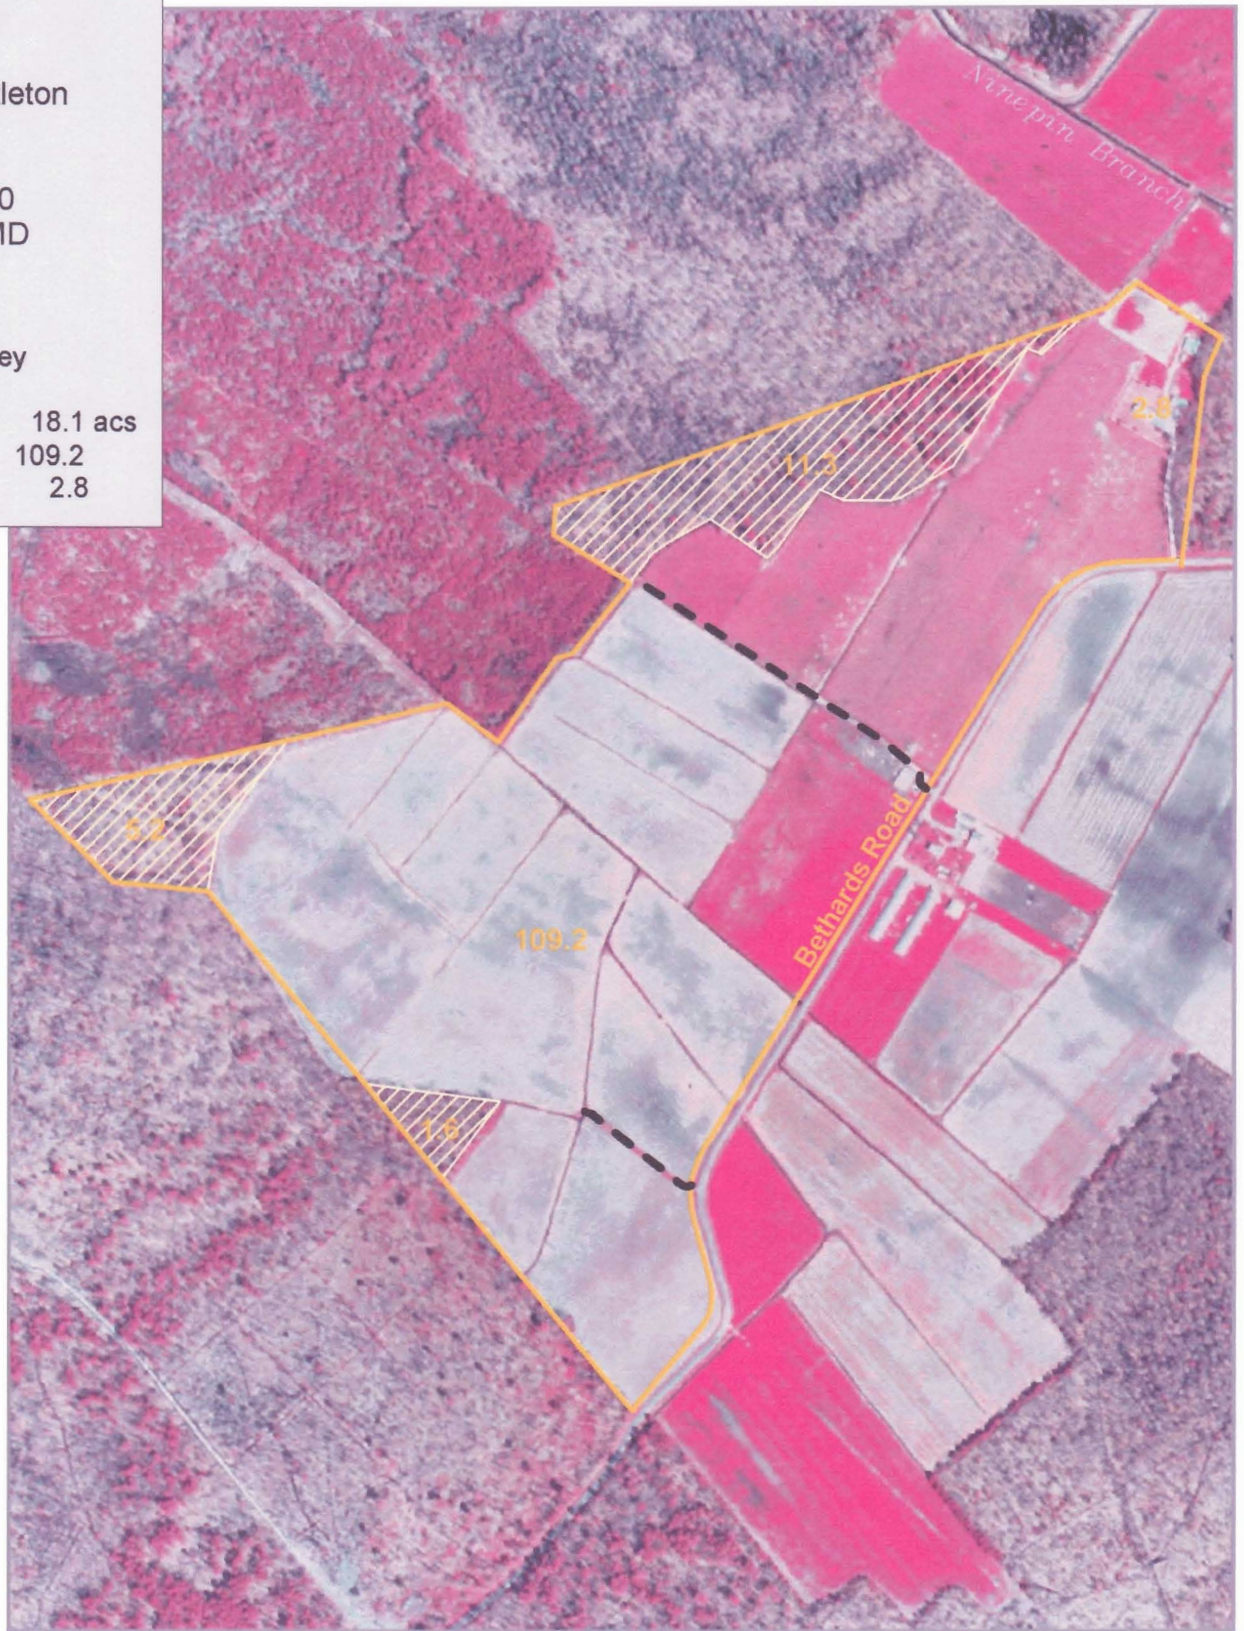

Photo Map  
Estate of  
Derrickson P. Littleton  
Bethards Road  
Near Ironshire  
Map 31, Parcel 80  
Worcester Co., MD

LEGEND

-  Access
-  Warren survey
- Map 31 Parcel 90
-  Cruise Area 18.1 acs
-  Field 109.2
-  Farm Lot 2.8

Not a survey, lines and acreage are approximate.  
PARKER FORESTRY SERVICES, INC.  
AUGUST 2009